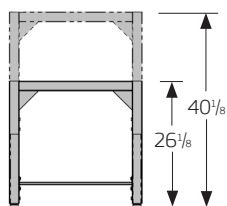

SYMBIOTE

Height Adjustable 4-Legged Table

Mobility:	Glides or casters
Base Capacity:	1,000 pounds (glides) or 880 pounds (casters), evenly distributed
Adjustment:	Pin-adjustable, 14-inch travel range: 26 $\frac{1}{8}$ - 40 $\frac{1}{8}$ inches
Work Surface:	Laminate, Phenolic, Chemsurf®, Wood, Stainless, Dissipative
	Length: 36-48-60-72-96 inches
	Depth: 24-30-36-42-48 inches

Popular Accessories

Lower shelves (full and half depths), suspended cabinets, tote holder with totes, surface accessory brackets, plug strip

Warranty

12 years on standard product and accessories

Height adjust range