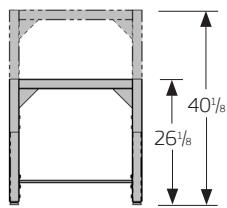

SYMBIOTE

Height Adjustable 4-Legged Table

Mobility:	Glides or casters
Base Capacity:	1,000 pounds (glides) or 880 pounds (casters), evenly distributed
Adjustment:	Pin-adjustable, 14-inch travel range: 26 $\frac{1}{8}$ - 40 $\frac{1}{8}$ inches
Work Surface:	Laminate, Phenolic, Chemsurf®, Wood, Stainless, Dissipative Length: 36-48-60-72-96 inches Depth: 24-30-36-42-48 inches

Popular Accessories

Lower shelves (full and half depths), suspended cabinets, tote holder with totes, surface accessory brackets, plug strip

Warranty

12 years on standard product and accessories

Height adjust range