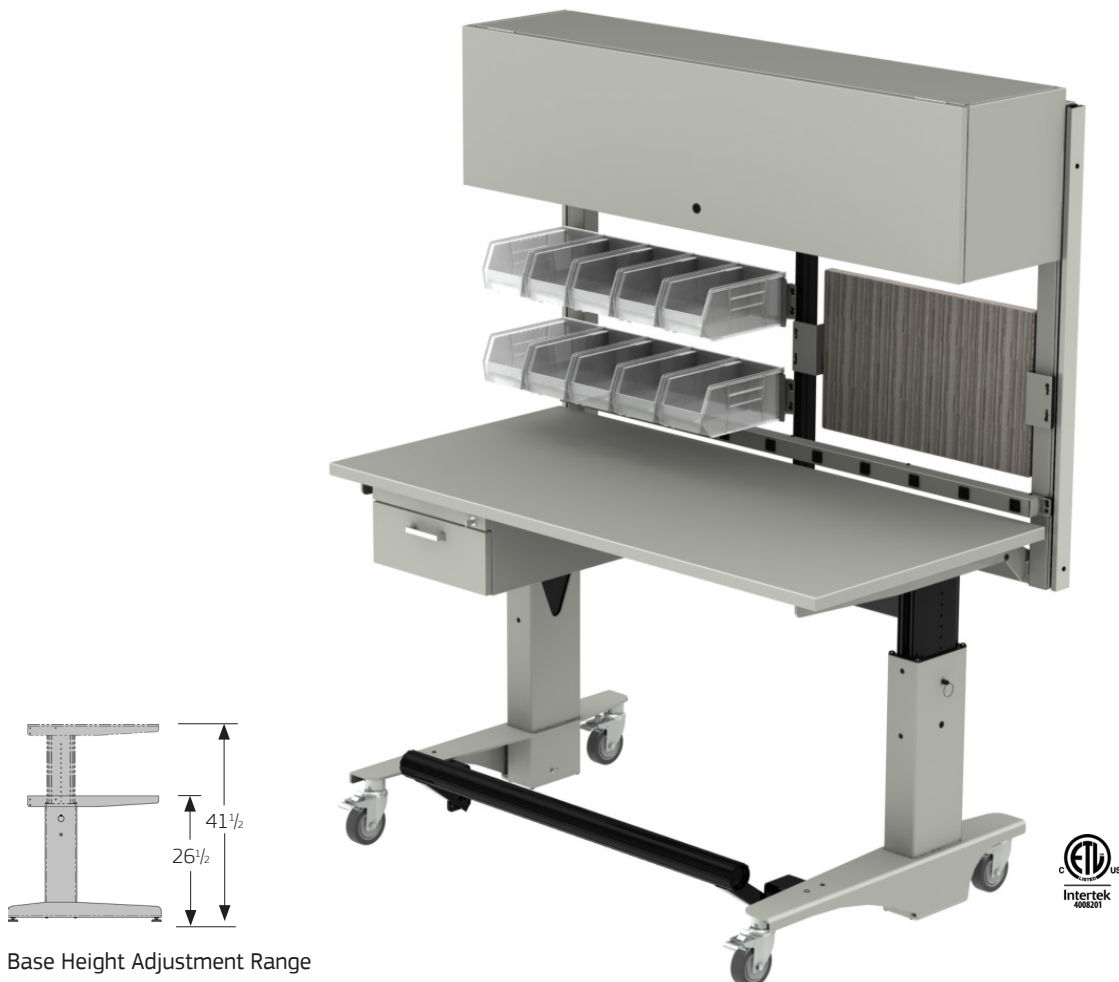

SYMBIOTE

Height Adjustable ErgoStat® Typical #ES102

FEATURES

Pin-adjustable base with casters

Base supports 750 pounds evenly distributed

43" Riser Frame supports 250 pounds

Akro Bins, Bin Rail, Footrest, Hanging Drawer, Plug Strip, Storage Cabinet, Tackboard

Surface: 30 or 36-inch deep

- Laminate, Phenolic, Chemsurf®, Wood, Stainless, Dissipative
- 36-48-60-72-96 inch surface lengths

WARRANTY

12 years on standard product and accessories

5 years on electric, height adjustable tables

 SYMBIOTE.COM > PRODUCTS > ERGOSTAT

Base Height Adjustment Range