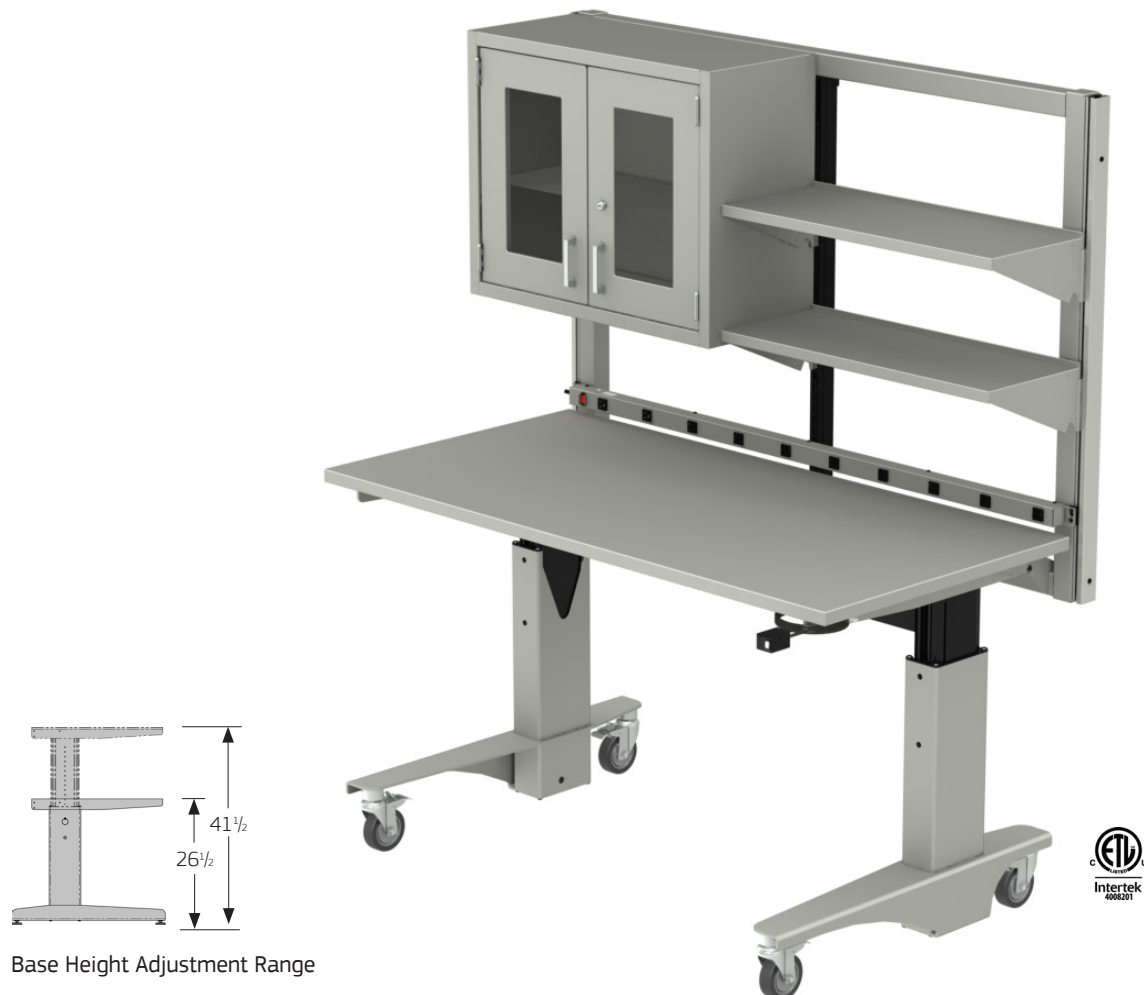

SYMBIOTE

Height Adjustable ErgoStat® Typical #ES105

FEATURES

Electric base with casters

Base supports 750 pounds evenly distributed

43" Riser Frame supports 250 pounds

Frame Spine, Plug Strip, Multi-Function Shelves, Wall Cabinet with glass door

Surface: 30 or 36-inch deep

- Laminate, Phenolic, Chemsurf®, Wood, Stainless, Dissipative
- 36-48-60-72-96 inch surface lengths

WARRANTY

12 years on standard product and accessories

5 years on electric, height adjustable tables

 SYMBIOTE.COM > PRODUCTS > ERGOSTAT

Base Height Adjustment Range