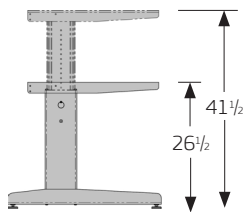

SYMBIOTE

Height Adjustable ErgoStat® Typical #ES106

FEATURES

Pin-adjustable base with casters

Base supports 750 pounds evenly distributed

43" Riser Frame supports 250 pounds

Frame Spine, Hanging Ped, Sloped High Density Shelves, Lower Shelf

Surface: 30 or 36-inch deep

- Laminate, Phenolic, Chemsurf®, Wood, Stainless, Dissipative
- 36-48-60-72-96 inch surface lengths

WARRANTY

12 years on standard product and accessories

5 years on electric, height adjustable tables

 [SYMBIOTE.COM](https://www.symbiote.com) > PRODUCTS > ERGOSTAT

Base Height Adjustment Range