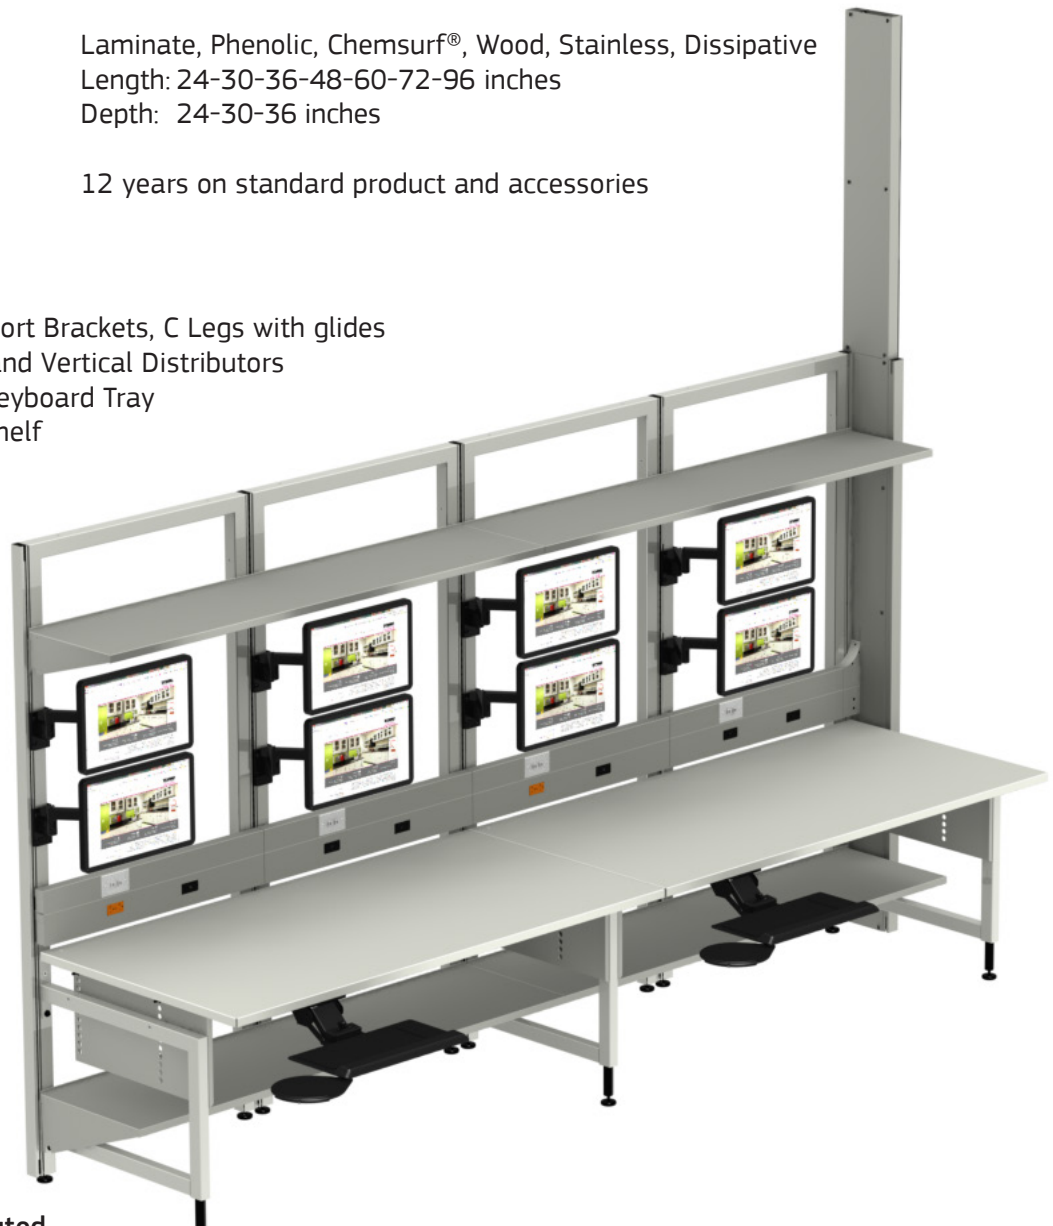

SYMBIOTE

Lab Bench Typical #UF110

Capacity: UltraFrame on glides: 1,000 pounds per side*
Multi-Function Shelf: 200 pounds*

Frame Sizes: Height: 48-62-80-96 inches
Width: 24-30-36-48-60 inches

Adjustment: Vertical adjustment of components on frame in one-inch increments
Surface travel range 27-42 inches from top of surface

Work Surface: Laminate, Phenolic, Chemsurf®, Wood, Stainless, Dissipative
Length: 24-30-36-48-60-72-96 inches
Depth: 24-30-36 inches

Warranty: 12 years on standard product and accessories

Shown with:
Extended B Support Brackets, C Legs with glides
Data, Electrical and Vertical Distributors
Monitor Arm + Keyboard Tray
Multi-Function Shelf

* evenly distributed